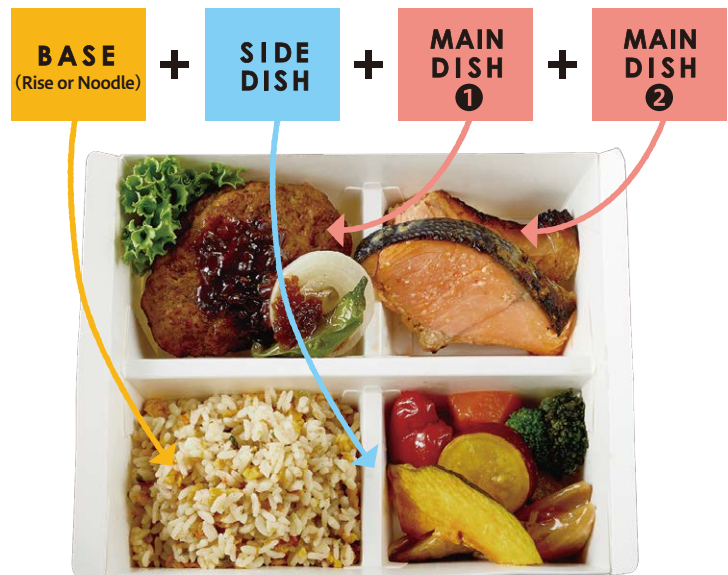

Pick the rice and side dishes to create your own

Business hours **11:00 - 20:00**

Please select based on

A
BOX

¥ 980
(Estimated total ¥1,058)

B
BOX

¥ 780
(Estimated total ¥842)